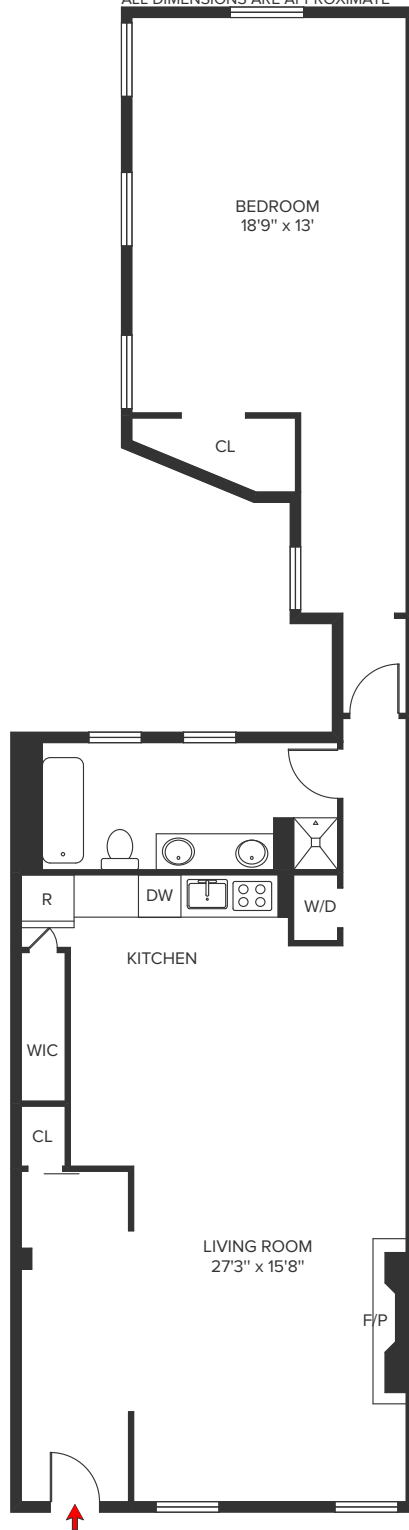

ALL DIMENSIONS ARE APPROXIMATE

235 West 16th Street Garden Level

All information regarding the floor plan is from sources deemed reliable. However, On-Line Residential, Inc. cannot assure its accuracy and bears no responsibility for any errors, omissions or misstatements. The plan is for representation purposes only and should be used as such by the prospective purchaser. All dimensions are approximate and should be re-measured for absolute accuracy.